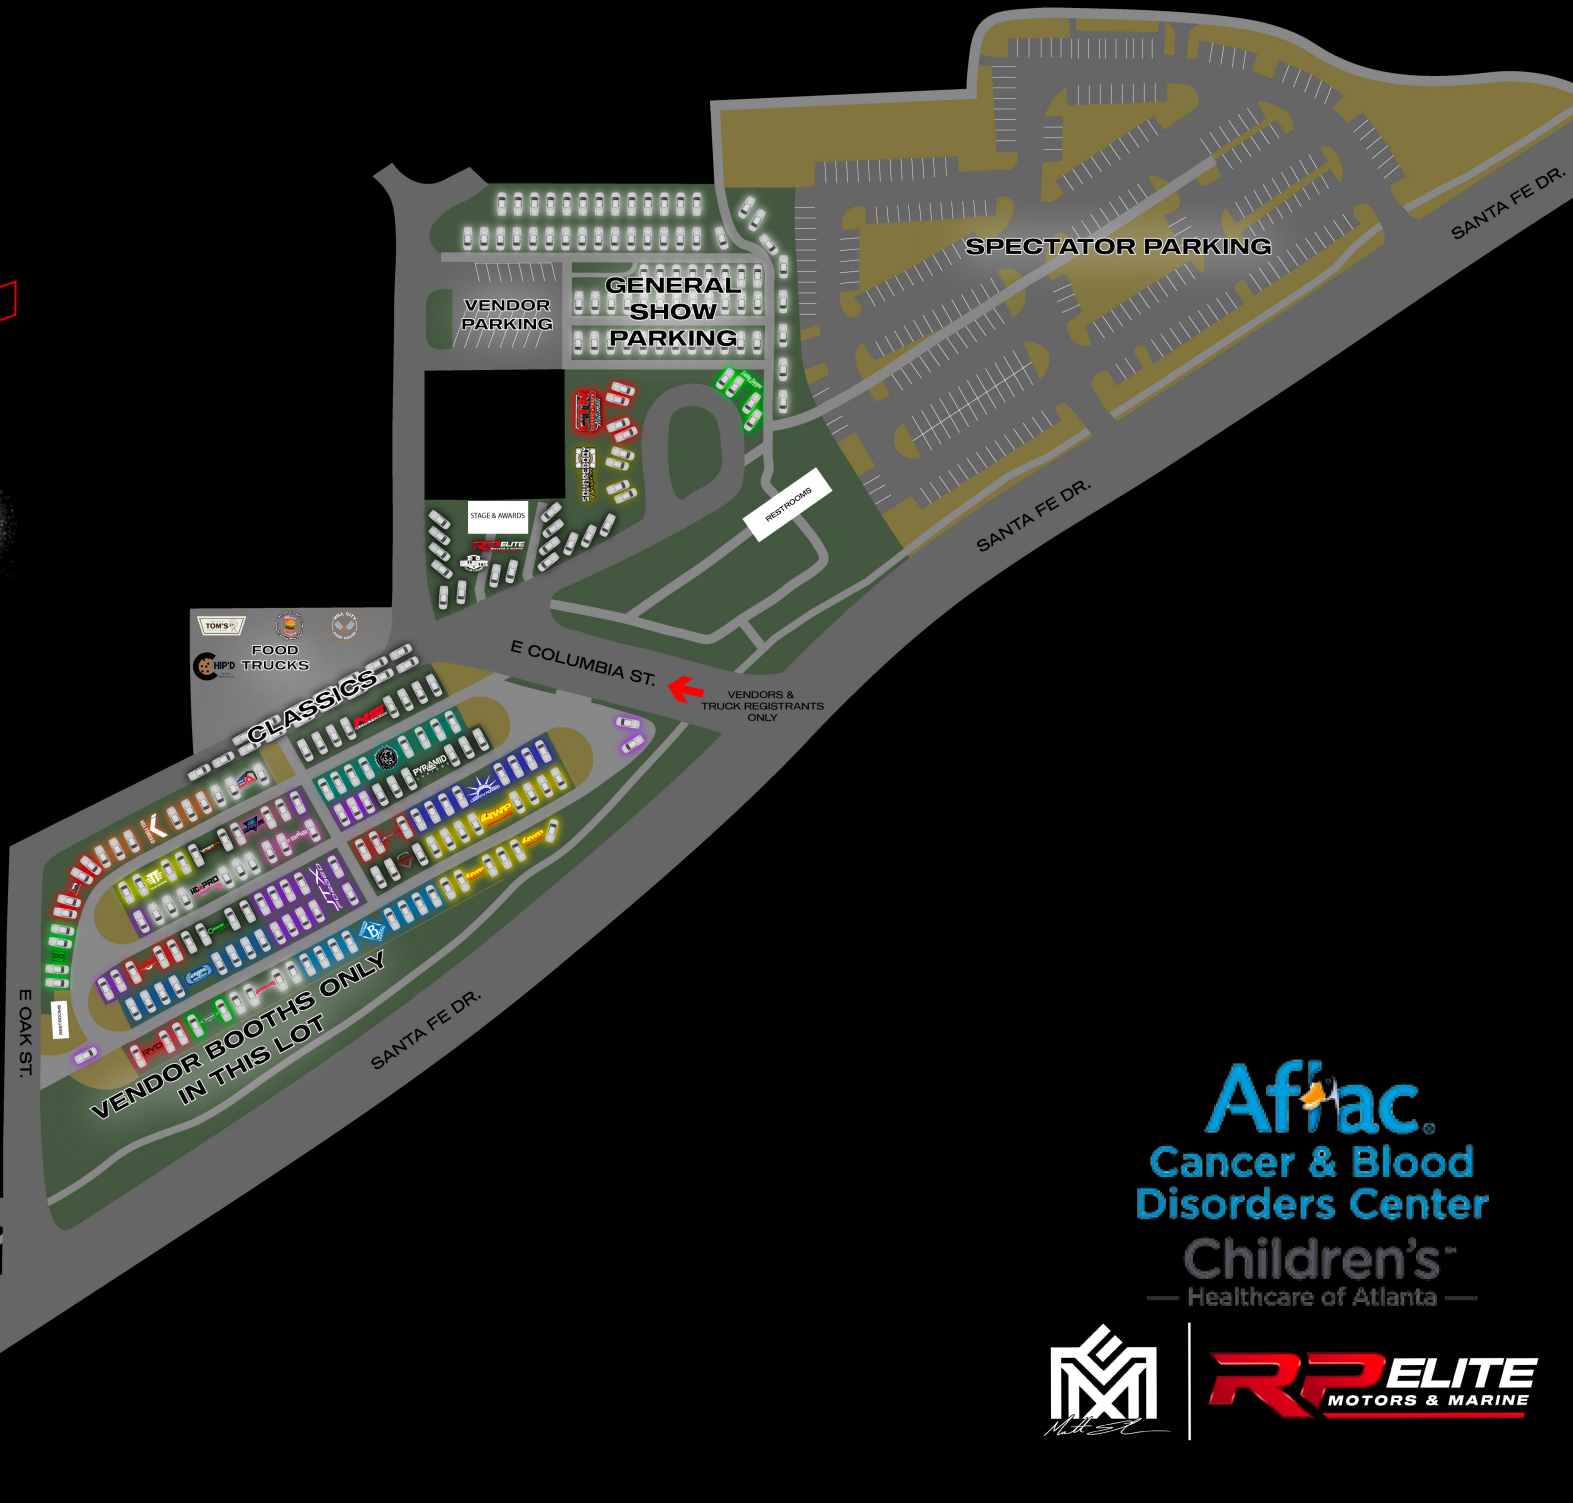

# NEW YEAR TRUCK Fest 24

JANUARY 13, 2024  
HERITAGE PARK - WEATHERFORD, TX

TOM'S FOOD TRUCKS  
HPD

CLASSICS

VENDOR BOOTHS ONLY IN THIS LOT

DETAILERS & TRAILER PARKING

Aflac  
Cancer & Blood Disorders Center  
Children's  
— Healthcare of Atlanta —

RP ELITE  
MOTORS & MARINE

MILLER'S TOWING